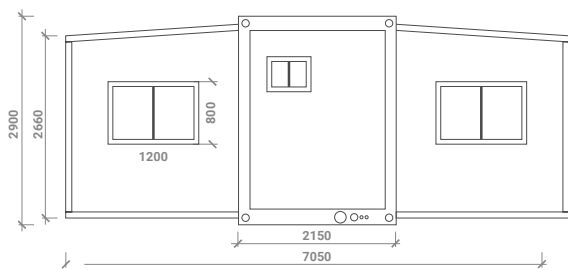

Dongaroo Deluxe 1 Bedroom

20 foot Expandable Tiny Home - 40.2 Sq Metres

20FT Elevation View

20FT Elevation View

20FT Side View

20FT Side View

Dimensions: **5.7m Length x 7.05m Width x 2.9m Height**

Internal ceiling height: **2.65m**

Master bedroom: **5.04m Length x 2.9m Wide**

-  Lamp Switch
-  Socket
-  Smoke Det.
-  Ceiling Fan
-  Lamp

All designs, arrangements & floorplans indicated or represented by these drawings are the property of Dongaroo Pty Ltd. These were created & developed for use only in conjunction with Dongaroo Pty Ltd dedicated clients. None of the ideas, designs, arrangements or floorplans shall be copied, used or disclosed to any 3rd party or person without written consent & permission of Dongaroo Pty Ltd.