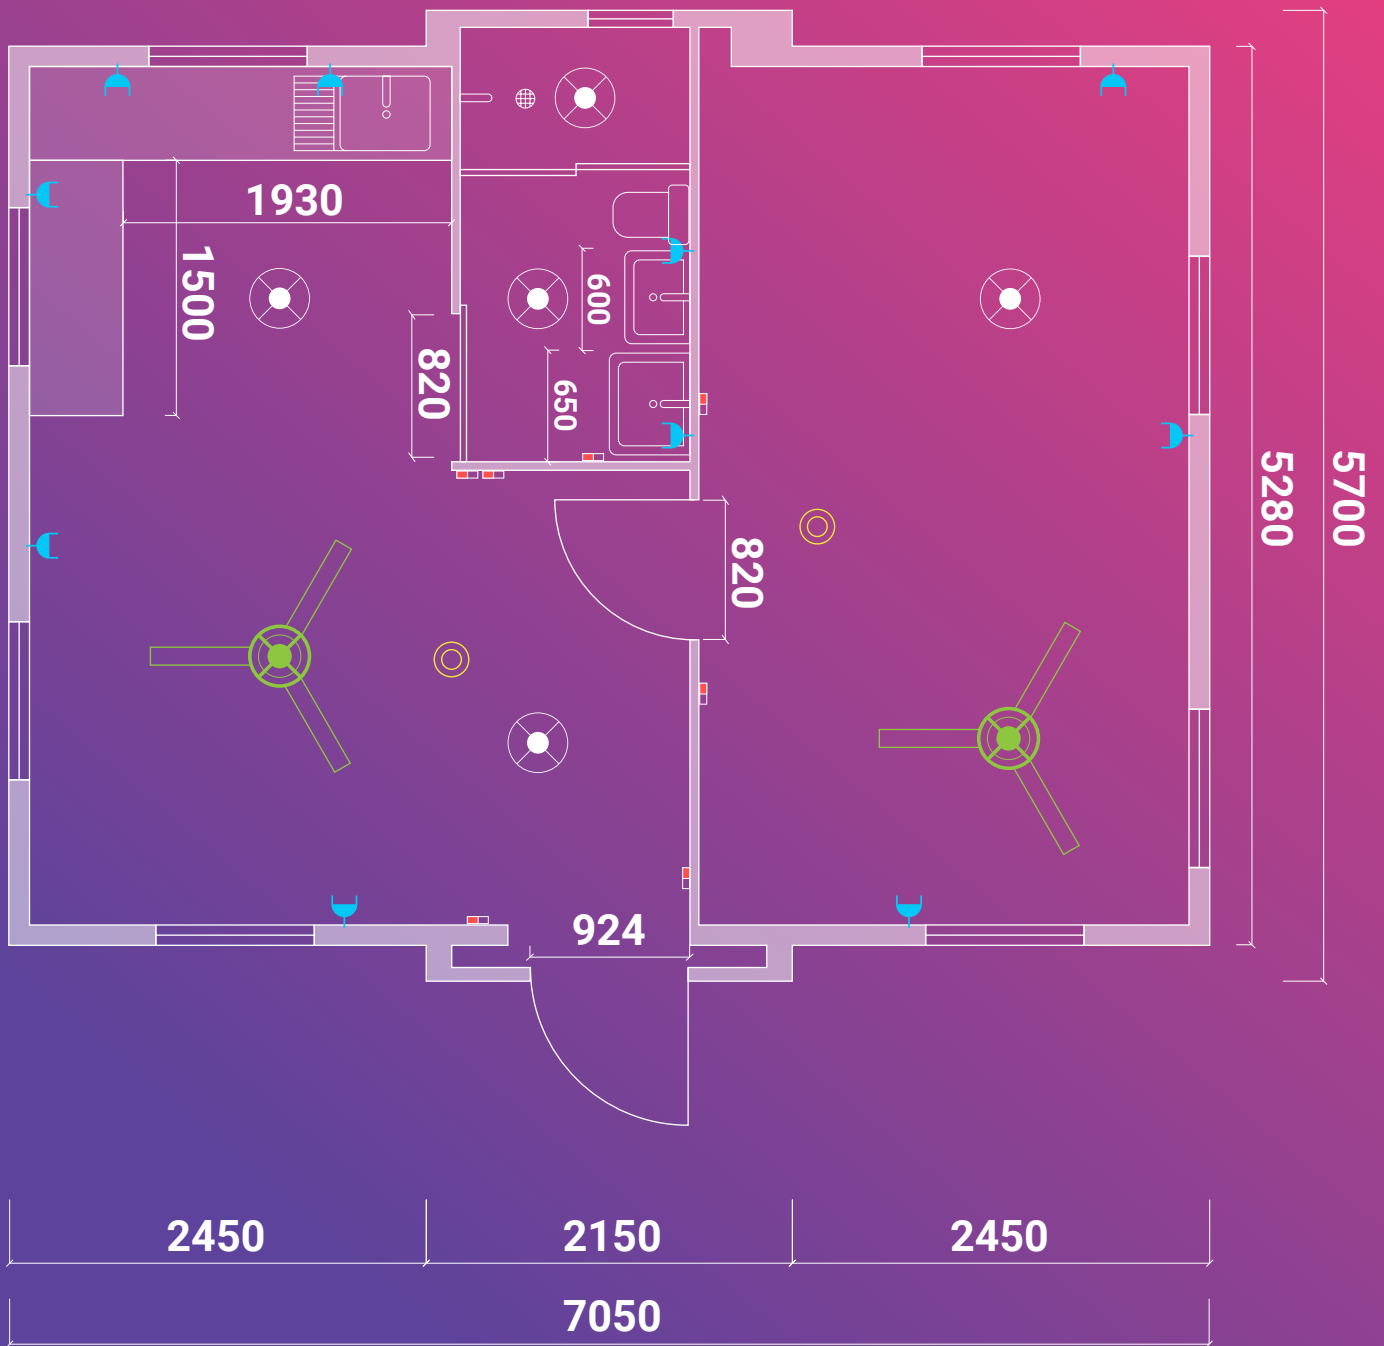

Dongaroo Deluxe 1 Bedroom

20 foot Expandable Tiny Home - 40.2 Sq Metres

20FT Elevation View

20FT Elevation View

20FT Side View

20FT Side View

Dimensions: **5.7m Length x 7.05m Width x 2.9m Height**

Internal ceiling height: **2.65m**

Master bedroom: **5.04m Length x 2.9m Wide**

-  Lamp Switch
-  Socket
-  Smoke Det.
-  Ceiling Fan
-  Lamp

All designs, arrangements & floorplans indicated or represented by these drawings are the property of Dongaroo Pty Ltd. These were created & developed for use only in conjunction with Dongaroo Pty Ltd dedicated clients. None of the ideas, designs, arrangements or floorplans shall be copied, used or disclosed to any 3rd party or person without written consent & permission of Dongaroo Pty Ltd.