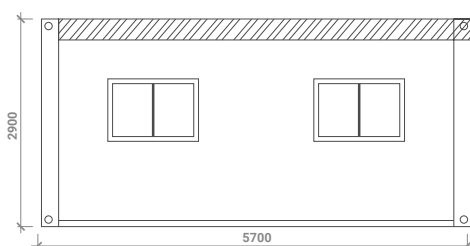

Dongaroo Deluxe 1 Bedroom

20 foot Expandable Tiny Home - 40.2 Sq Metres

20FT Elevation View

20FT Elevation View

20FT Side View

20FT Side View

Dimensions: **5.7m Length x 7.05m Width x 2.9m Height**

Internal ceiling height: **2.65m**

Master bedroom: **5.04m Length x 2.9m Wide**

-  Lamp Switch
-  Socket
-  Smoke Det.
-  Ceiling Fan
-  Lamp

All designs, arrangements & floorplans indicated or represented by these drawings are the property of Dongaroo Pty Ltd. These were created & developed for use only in conjunction with Dongaroo Pty Ltd dedicated clients. None of the ideas, designs, arrangements or floorplans shall be copied, used or disclosed to any 3rd party or person without written consent & permission of Dongaroo Pty Ltd.