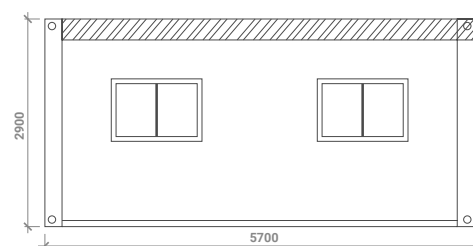

Dongaroo Deluxe 1 Bedroom

20 foot Expandable Tiny Home - 40.2 Sq Metres

20FT Elevation View

20FT Elevation View

20FT Side View

20FT Side View

Dimensions: **5.7m Length x 7.05m Width x 2.9m Height**

Internal ceiling height: **2.65m**

Master bedroom: **5.04m Length x 2.9m Wide**

-  Lamp Switch
-  Socket
-  Smoke Det.
-  Ceiling Fan
-  Lamp

All designs, arrangements & floorplans indicated or represented by these drawings are the property of Dongaroo Pty Ltd. These were created & developed for use only in conjunction with Dongaroo Pty Ltd dedicated clients. None of the ideas, designs, arrangements or floorplans shall be copied, used or disclosed to any 3rd party or person without written consent & permission of Dongaroo Pty Ltd.