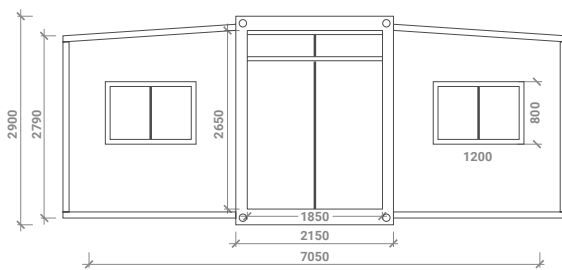

Dongaroo Deluxe 1 Bedroom

20 foot Expandable Tiny Home - 40.2 Sq Metres

20FT Elevation View

20FT Elevation View

20FT Side View

20FT Side View

Dimensions: **5.7m Length x 7.05m Width x 2.9m Height**

Internal ceiling height: **2.65m**

Master bedroom: **5.04m Length x 2.9m Wide**

-  Lamp Switch
-  Socket
-  Smoke Det.
-  Ceiling Fan
-  Lamp

All designs, arrangements & floorplans indicated or represented by these drawings are the property of Dongaroo Pty Ltd. These were created & developed for use only in conjunction with Dongaroo Pty Ltd dedicated clients. None of the ideas, designs, arrangements or floorplans shall be copied, used or disclosed to any 3rd party or person without written consent & permission of Dongaroo Pty Ltd.