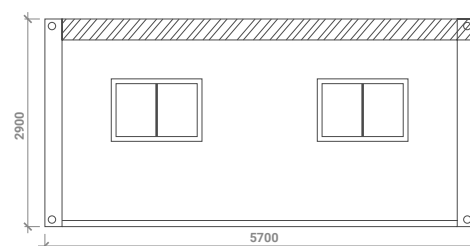

Dongaroo Deluxe 2 Bedroom

20 foot Expandable Tiny Home - 40.2 Sq Metres

20FT Elevation View

20FT Elevation View

20FT Side View

20FT Side View

Dimensions: 5.7m Length x 7.05m Width x 2.9m Height

Internal ceiling height: 2.65m

Master bedroom: 3.195m Length x 2.9m Wide

Bedroom 2: 1.795m Length x 2.9m Wide

Ceiling Fan

 Lamp Switch

 Socket

 Smoke Det.

 Lamp

All designs, arrangements & floorplans indicated or represented by these drawings are the property of Dongaroo Pty Ltd. These were created & developed for use only in conjunction with Dongaroo Pty Ltd dedicated clients. None of the ideas, designs, arrangements or floorplans shall be copied, used or disclosed to any 3rd party or person without written consent & permission of Dongaroo Pty Ltd.