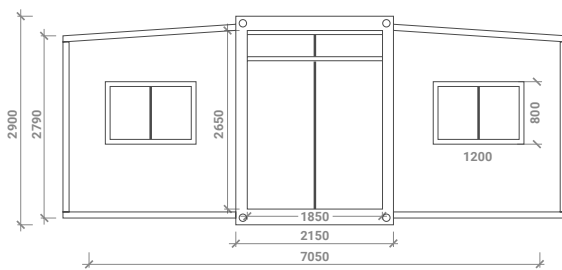

Dongaroo Deluxe 2 Bedroom

20 foot Expandable Tiny Home - 40.2 Sq Metres

20FT Elevation View

20FT Elevation View

20FT Side View

20FT Side View

Dimensions: 5.7m Length x 7.05m Width x 2.9m Height

Internal ceiling height: 2.65m

Master bedroom: 3.195m Length x 2.9m Wide

Bedroom 2: 1.795m Length x 2.9m Wide

Ceiling Fan

 Lamp Switch

 Socket

 Smoke Det.

 Lamp

All designs, arrangements & floorplans indicated or represented by these drawings are the property of Dongaroo Pty Ltd. These were created & developed for use only in conjunction with Dongaroo Pty Ltd dedicated clients. None of the ideas, designs, arrangements or floorplans shall be copied, used or disclosed to any 3rd party or person without written consent & permission of Dongaroo Pty Ltd.