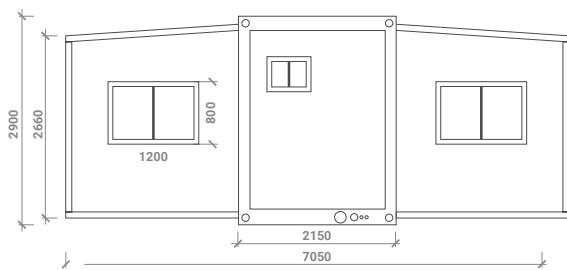

Dongaroo Deluxe 2 Bedroom

20 foot Expandable Tiny Home - 40.2 Sq Metres

20FT Elevation View

20FT Elevation View

20FT Side View

20FT Side View

Dimensions: 5.7m Length x 7.05m Width x 2.9m Height

Internal ceiling height: 2.65m

Master bedroom: 3.195m Length x 2.9m Wide

Bedroom 2: 1.795m Length x 2.9m Wide

Ceiling Fan

 Lamp Switch

 Socket

 Smoke Det.

 Lamp

All designs, arrangements & floorplans indicated or represented by these drawings are the property of Dongaroo Pty Ltd. These were created & developed for use only in conjunction with Dongaroo Pty Ltd dedicated clients. None of the ideas, designs, arrangements or floorplans shall be copied, used or disclosed to any 3rd party or person without written consent & permission of Dongaroo Pty Ltd.