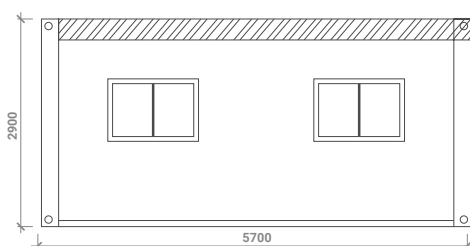

Dongaroo Deluxe 2 Bedroom

20 foot Expandable Tiny Home - 40.2 Sq Metres

20FT Elevation View

20FT Elevation View

20FT Side View

20FT Side View

Dimensions: 5.7m Length x 7.05m Width x 2.9m Height

Internal ceiling height: 2.65m

Master bedroom: 3.195m Length x 2.9m Wide

Bedroom 2: 1.795m Length x 2.9m Wide

Ceiling Fan

 Lamp Switch

 Socket

 Smoke Det.

 Lamp

All designs, arrangements & floorplans indicated or represented by these drawings are the property of Dongaroo Pty Ltd. These were created & developed for use only in conjunction with Dongaroo Pty Ltd dedicated clients. None of the ideas, designs, arrangements or floorplans shall be copied, used or disclosed to any 3rd party or person without written consent & permission of Dongaroo Pty Ltd.